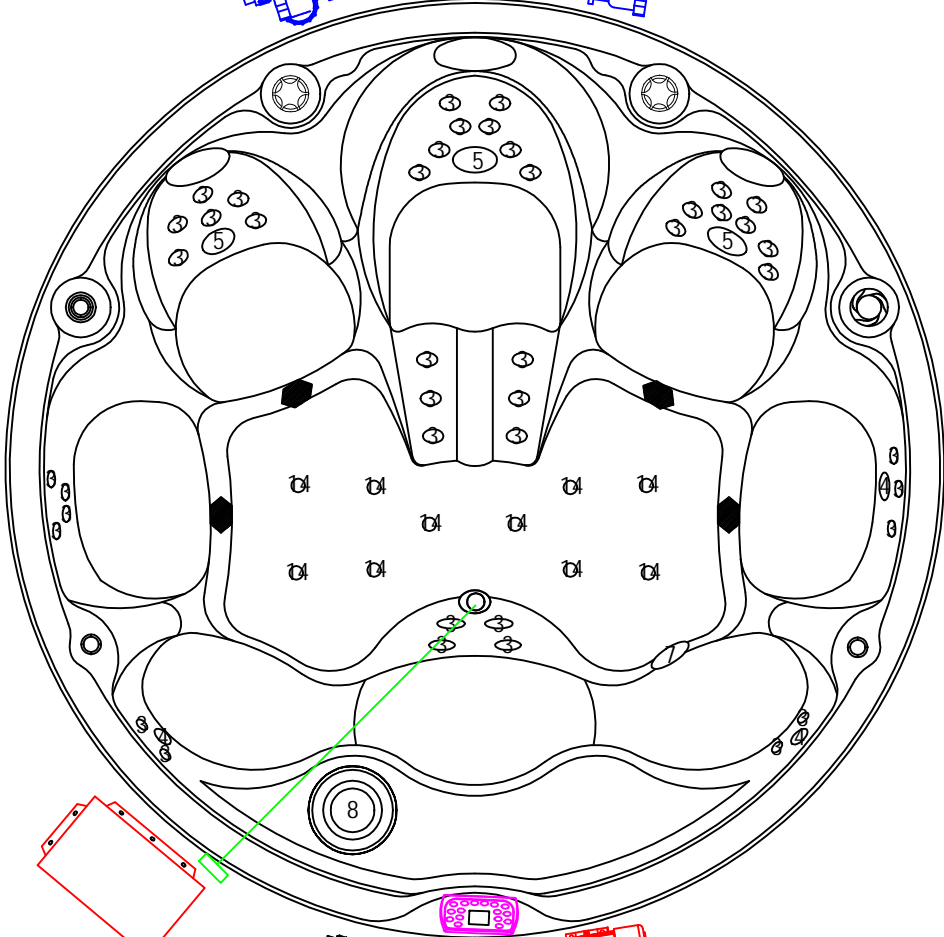

water pump  
1500W

water pump  
1500W

heater  
3000W

filter pump  
250W