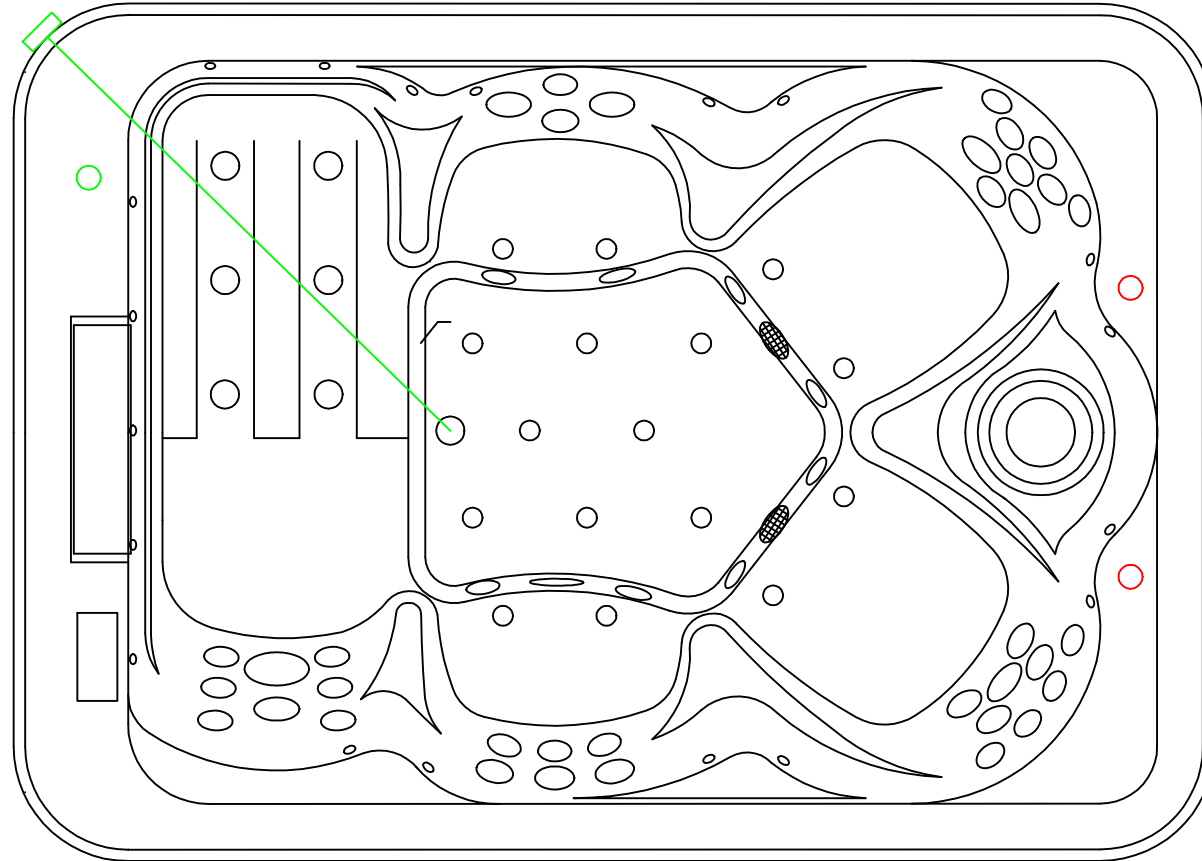

water pump
2200W

air pump
700W

water pump
1500W

KL8-3

filter pump
250W

heater
3000W

Spa AS-013