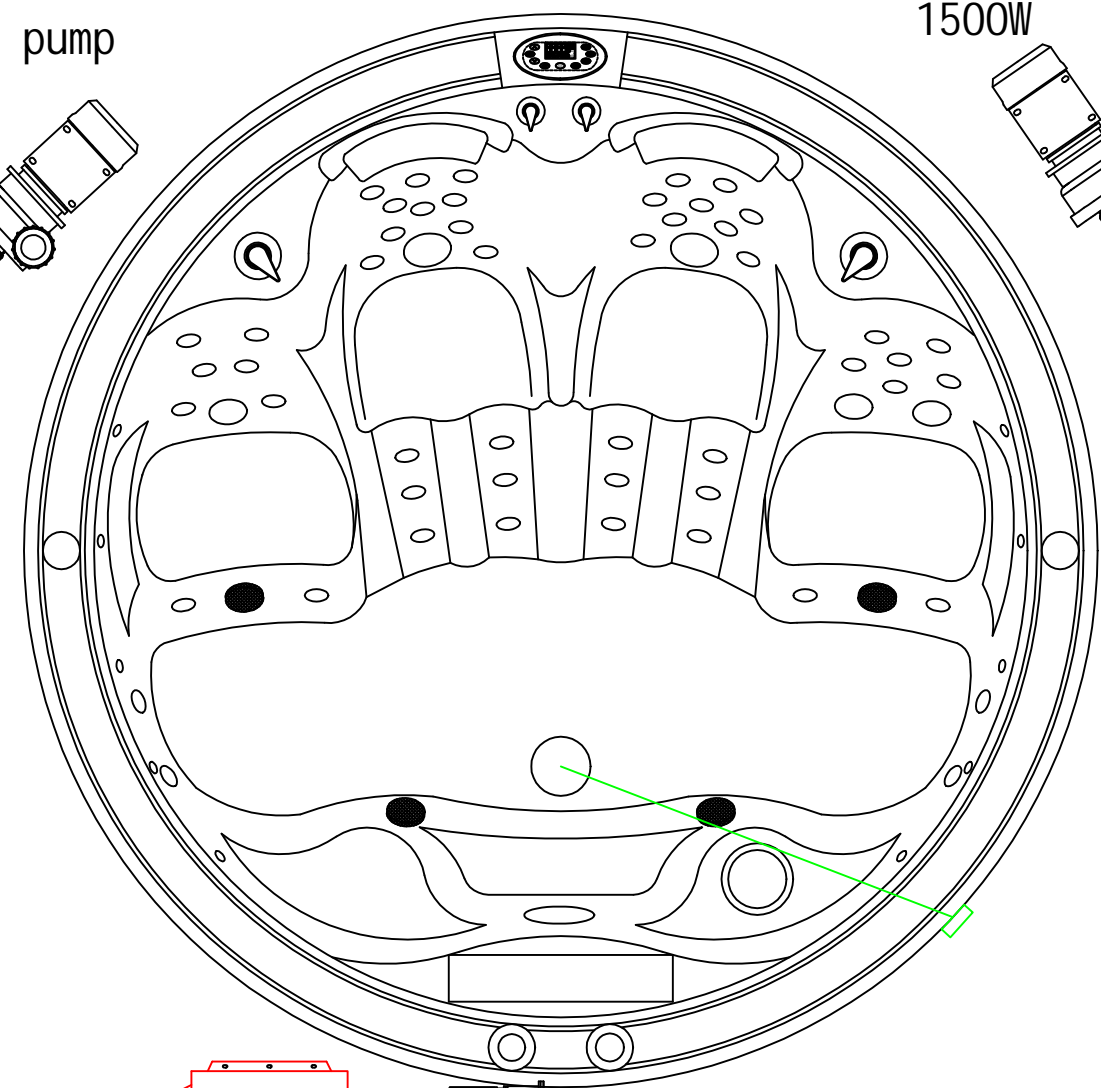

water pump  
1500W

water pump  
1500W

KL8-3

filter pump  
250W

heater  
3000W

Spa AS-018