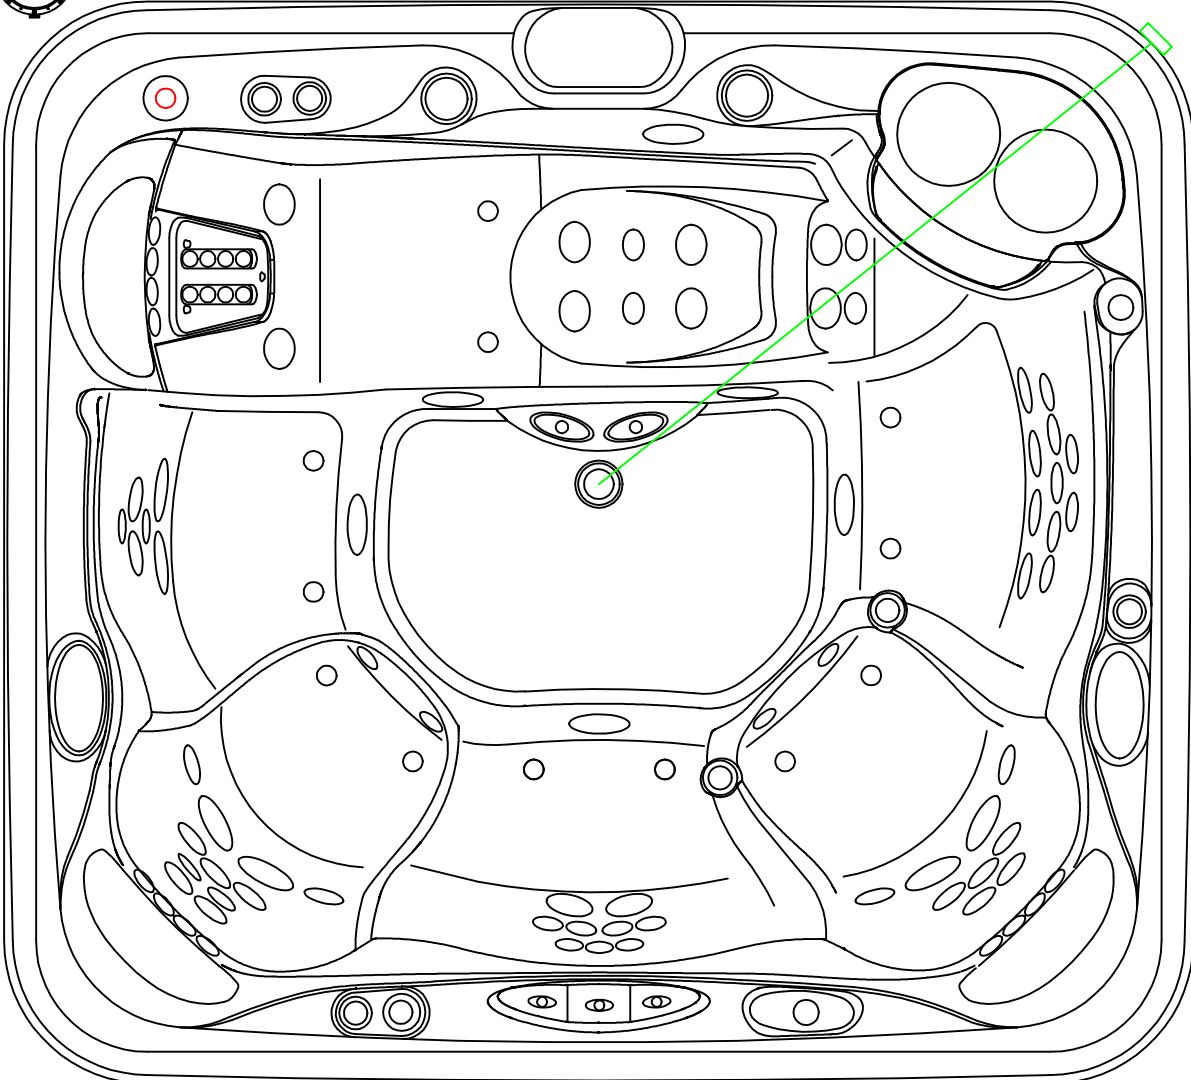

air pump
400W

water pump
2200W

water pump
2200W

heater
3000W

filter pump
250W

Spa AT-008