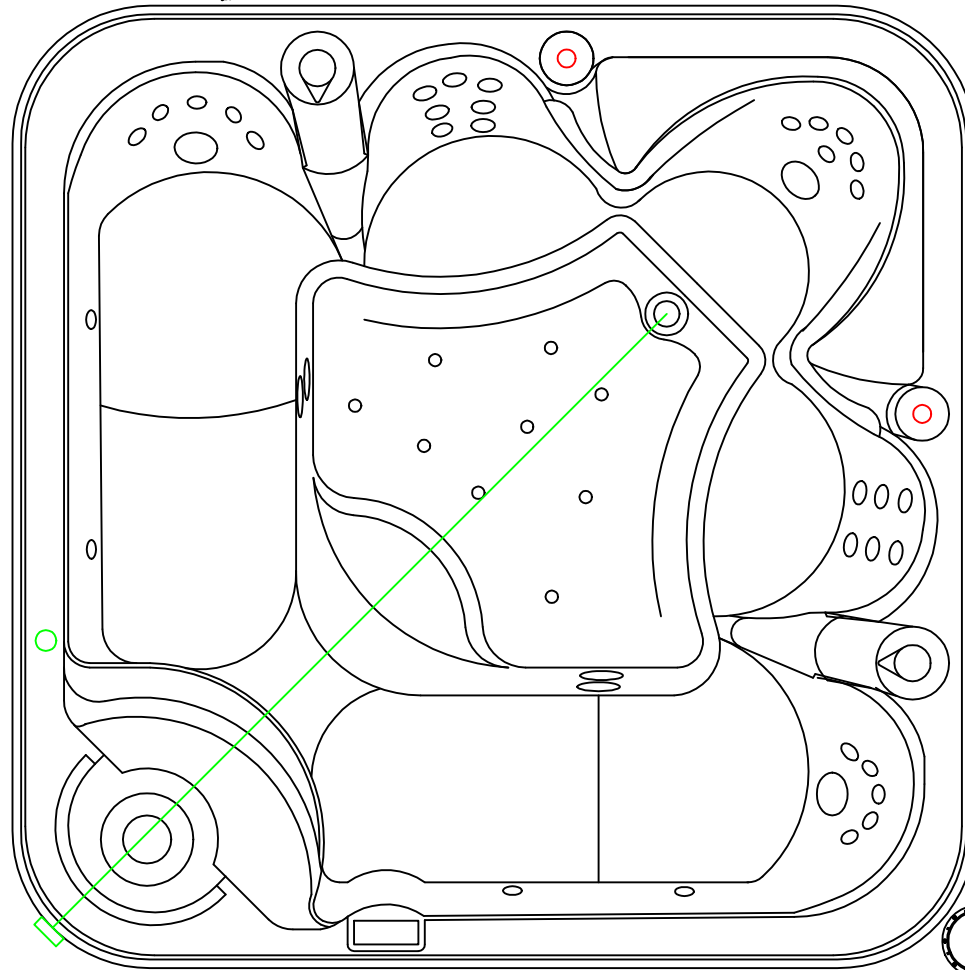

water pump
1500W

water pump
1500W

heater
3000W

filter pump
250W

KL8-3

air pump
400W

Spa AT-007A