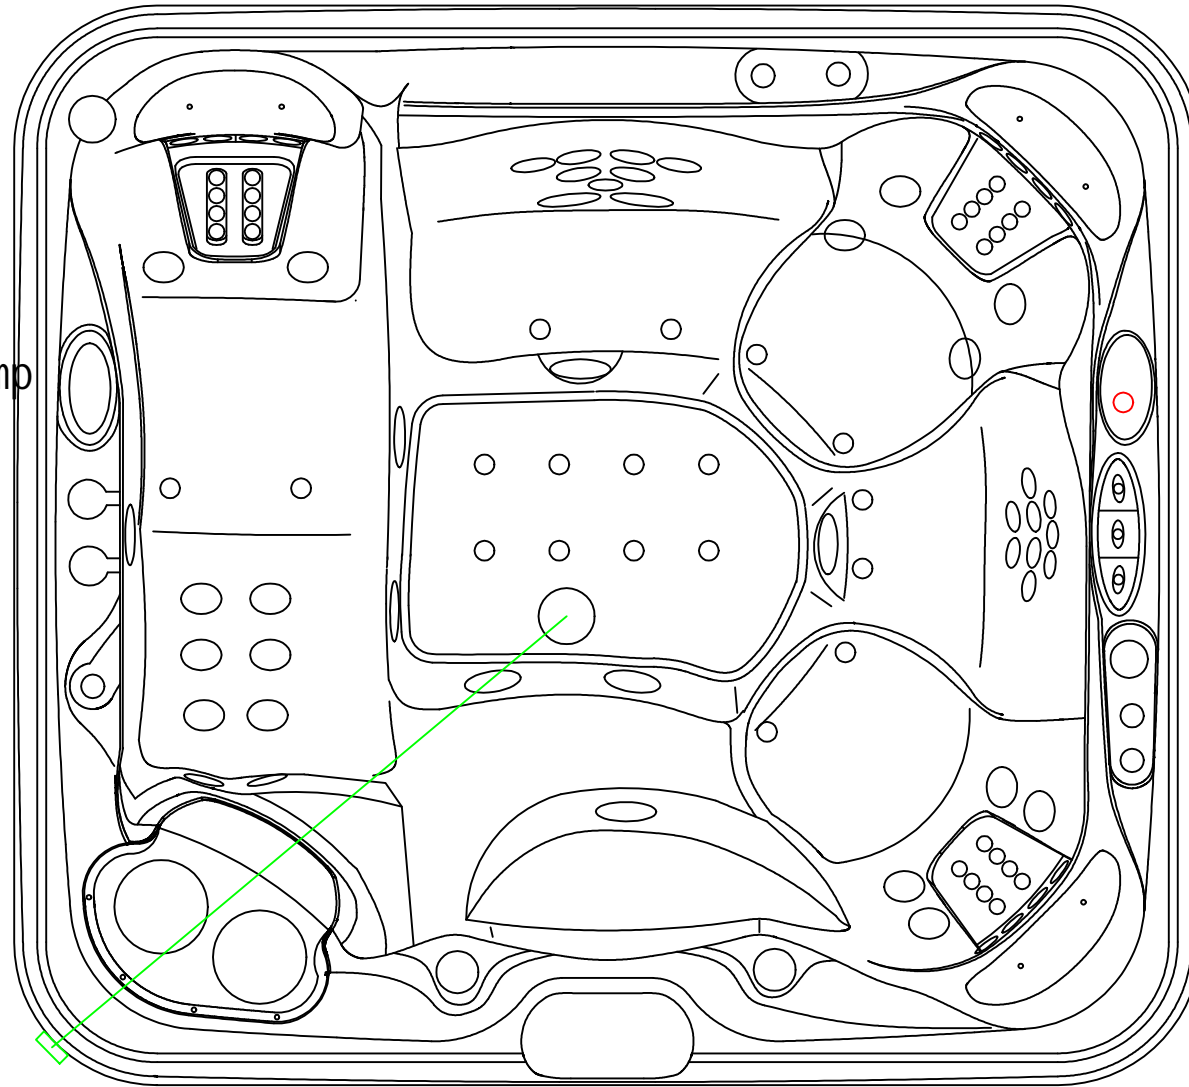

filter pump  
250W

heater  
3000W

air pump  
400W

water pump  
2200W

water pump  
1500W

Spa AT-010