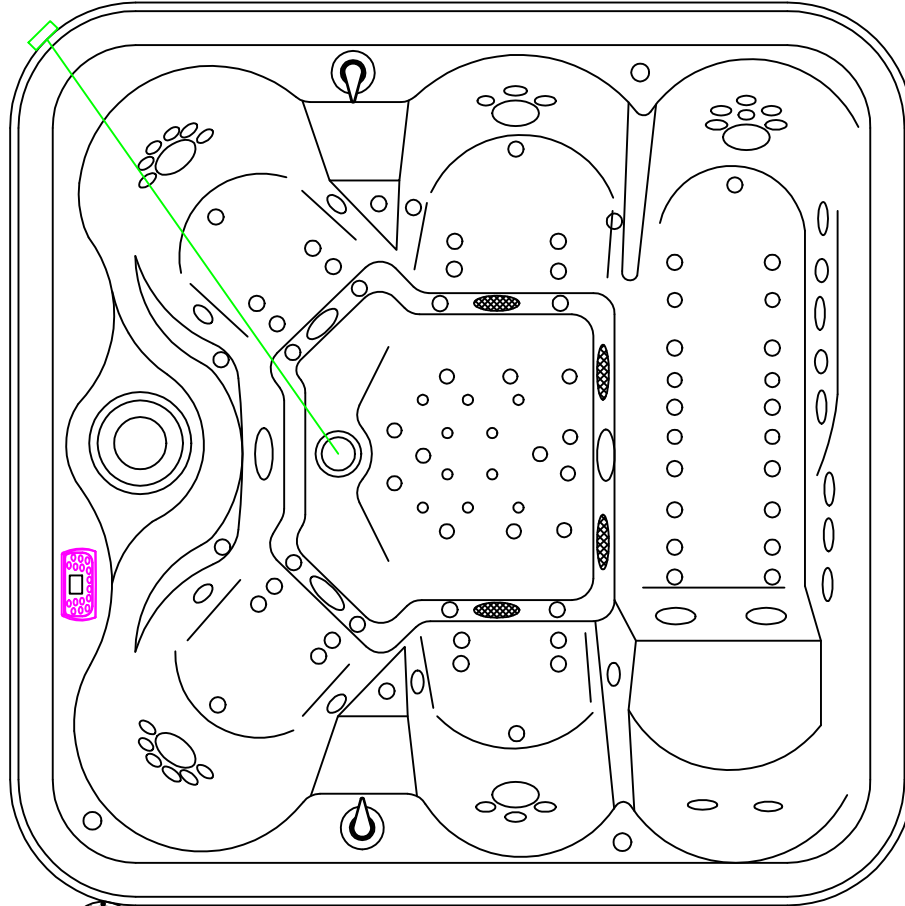

air pump  
900W

water pump  
2200W

filter pump  
250W

heater  
3000W

air pump  
900W

water pump  
2200W

Spa AS-001B